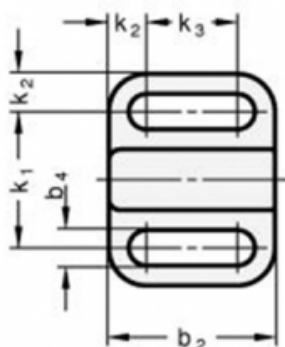

Article number: 2041715

Description: E+G Locators GN 417.1-5-ST-SW

Measures

b1	= 28	k2 = 5
b2	= 22	k3 = 12
b3	= 8	
b4-0,2	= 4.3	
d	= 5	
h1	= 9.5	
h2	= 4.5	
k1+-0,05	= 18	