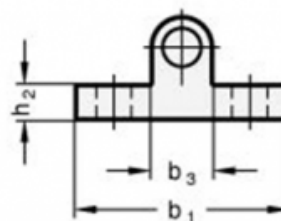

Article number: 2041715

Description: E+G Locators GN 417.1-5-ST-SW

Measures

b1	= 28	k2 = 5
b2	= 22	k3 = 12
b3	= 8	
b4-0,2	= 4.3	
d	= 5	
h1	= 9.5	
h2	= 4.5	
k1+-0,05	= 18	