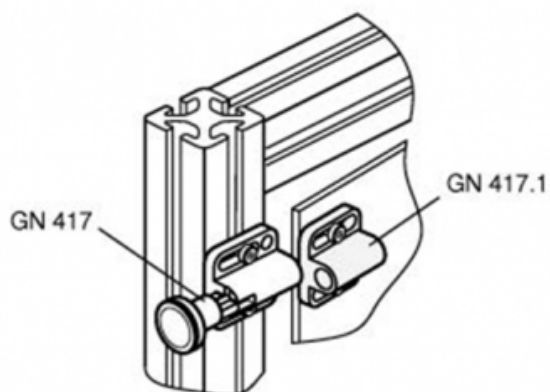

Article number: 2041715

Description: E+G Locators GN 417.1-5-ST-SW

Measures

b1	= 28	k2 = 5
b2	= 22	k3 = 12
b3	= 8	
b4-0,2	= 4.3	
d	= 5	
h1	= 9.5	
h2	= 4.5	
k1+-0,05	= 18	